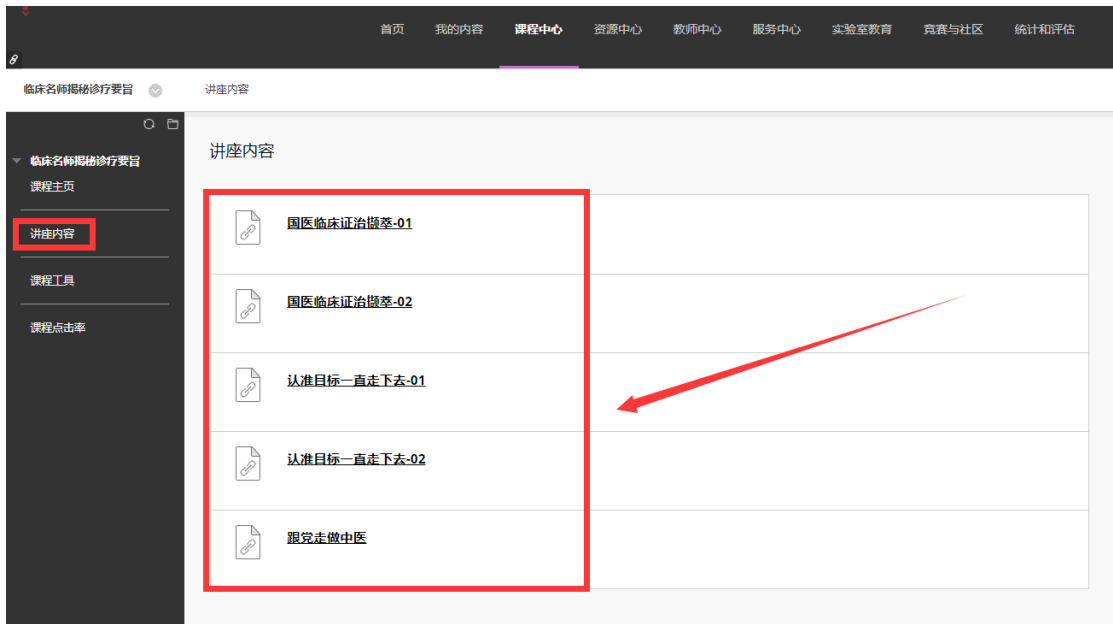

5.完成以下课程学习